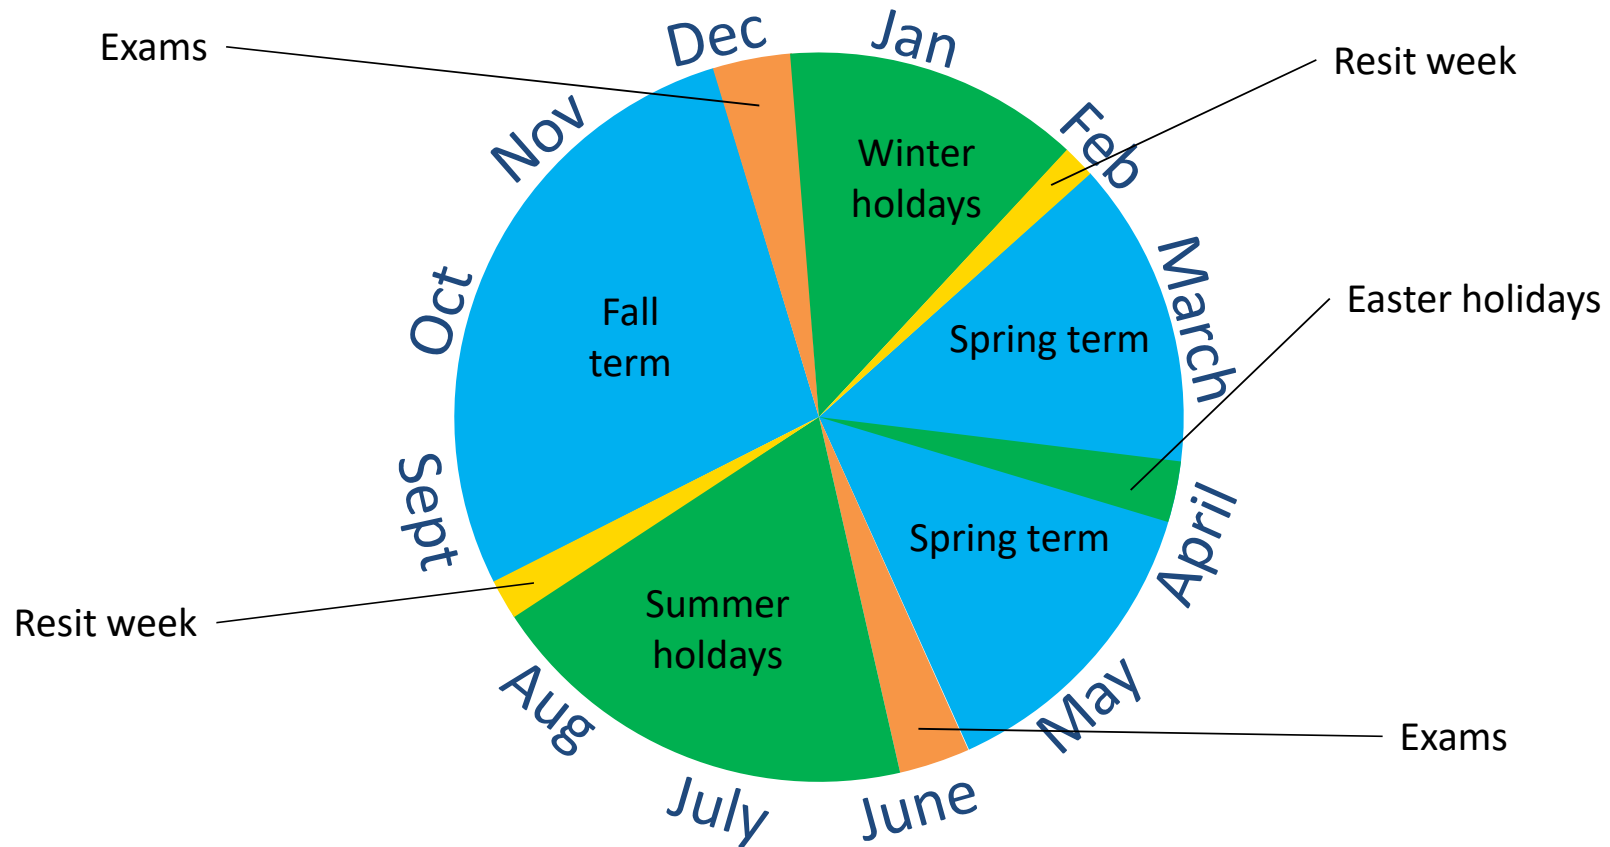

# VISUM/ESN

---

<https://www.visum-mannheim.de/satellite4/>

<https://www.facebook.com/ESNVISUM>

- Trips and events for and with international students
- Buddy program
- VISUM parties

# The semester